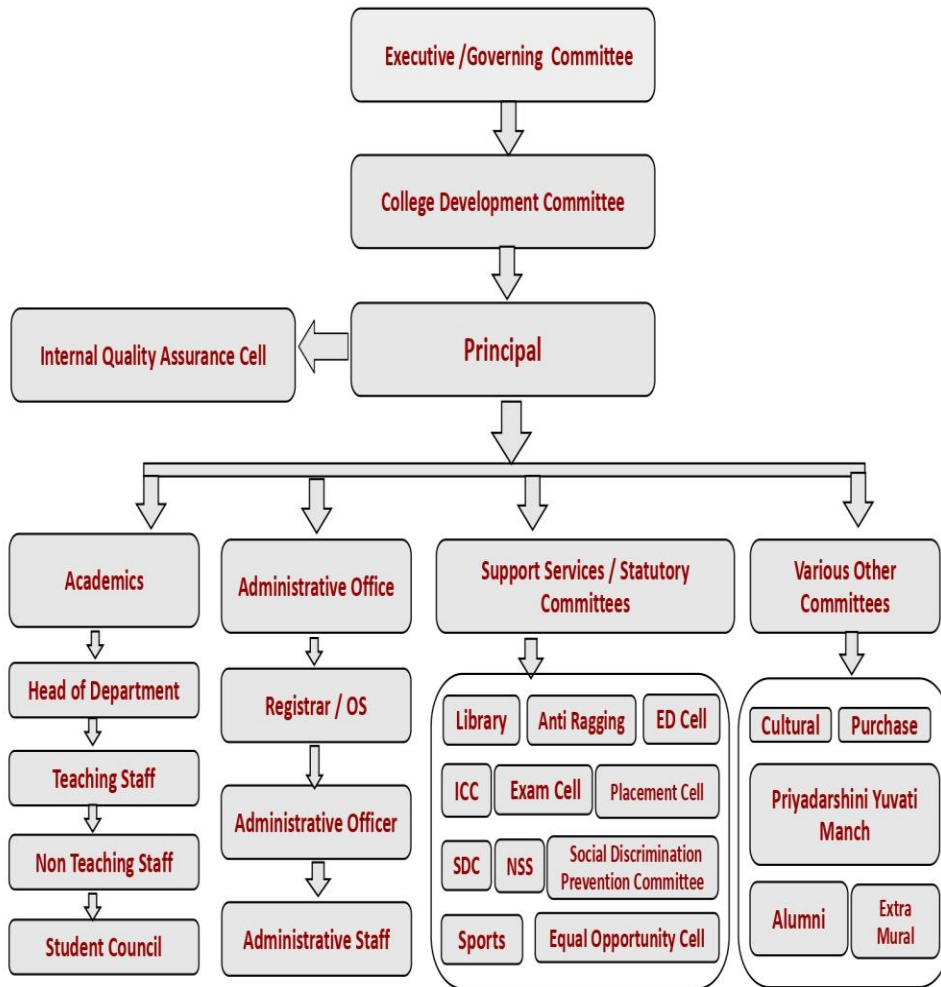

MARATHWADA MITRA MANDAL'S
COLLEGE OF COMMERCE

Affiliated to Savitribai Phule Pune University, Re-Accredited by NAAC with "A" Grade
ISO 9001:2015 Certified, Awarded as Best College by Savitribai Phule Pune University
202 A, Deccan Gymkhana, Pune – 411004

principal@mmcc.edu.in, enquiry@mmcc.edu.in, www.mmcc.edu.in

Marathwada Mitra Mandal's College of Commerce Organogram

MMCC- Organogram